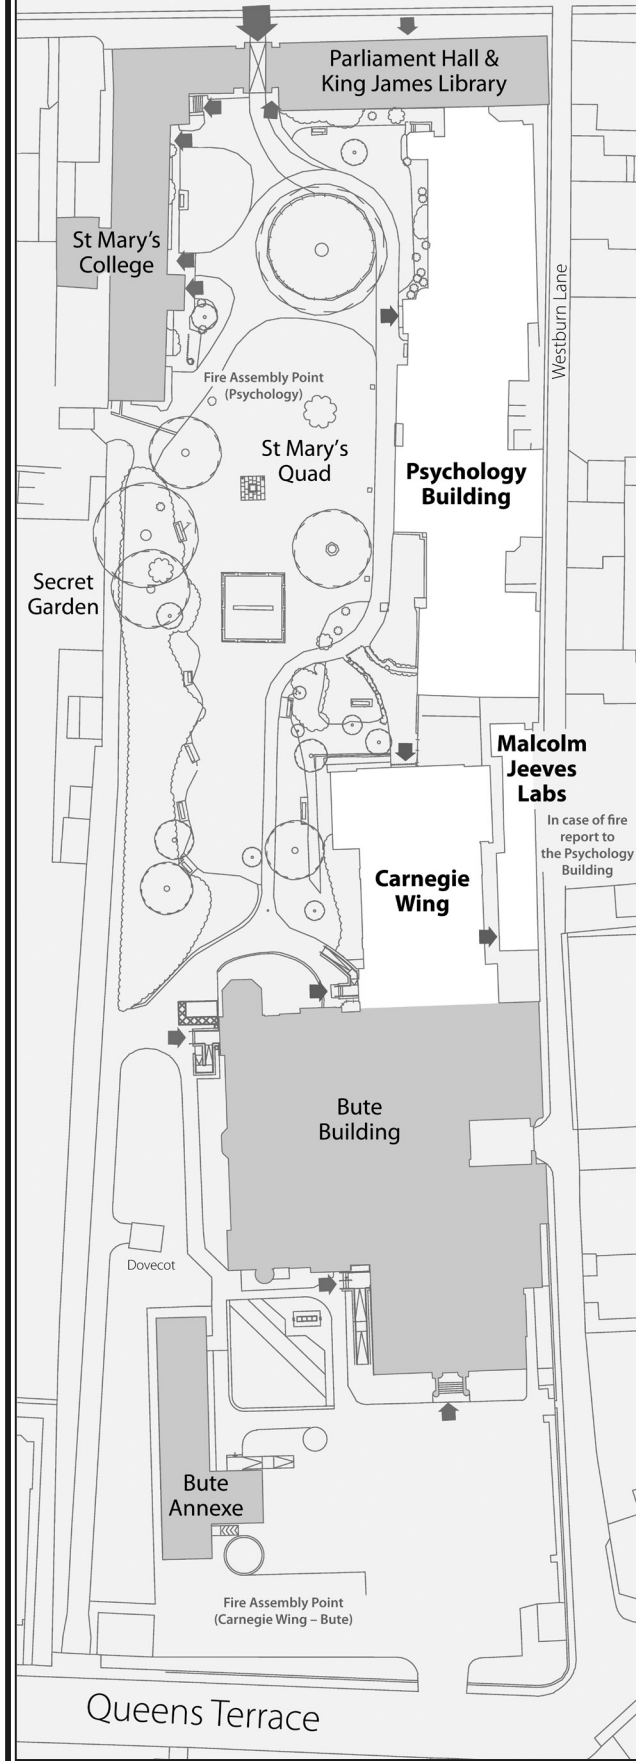

* Bute building, Carnegie wing; PER – Perception Lab 0.30, BCL – Baby and Child Lab 0.40.

School of Psychology & Neuroscience

South Street

Parliament Hall & King James Library

St Mary's College

Fire Assembly Point (Psychology)

St Mary's Quad

Psychology Building

Secret Garden

Westburn Lane

Malcolm Jeeves Labs

In case of fire report to the Psychology Building

Carnegie Wing

Bute Building

Dovecot

Bute Annexe

Fire Assembly Point (Carnegie Wing - Bute)

Queens Terrace