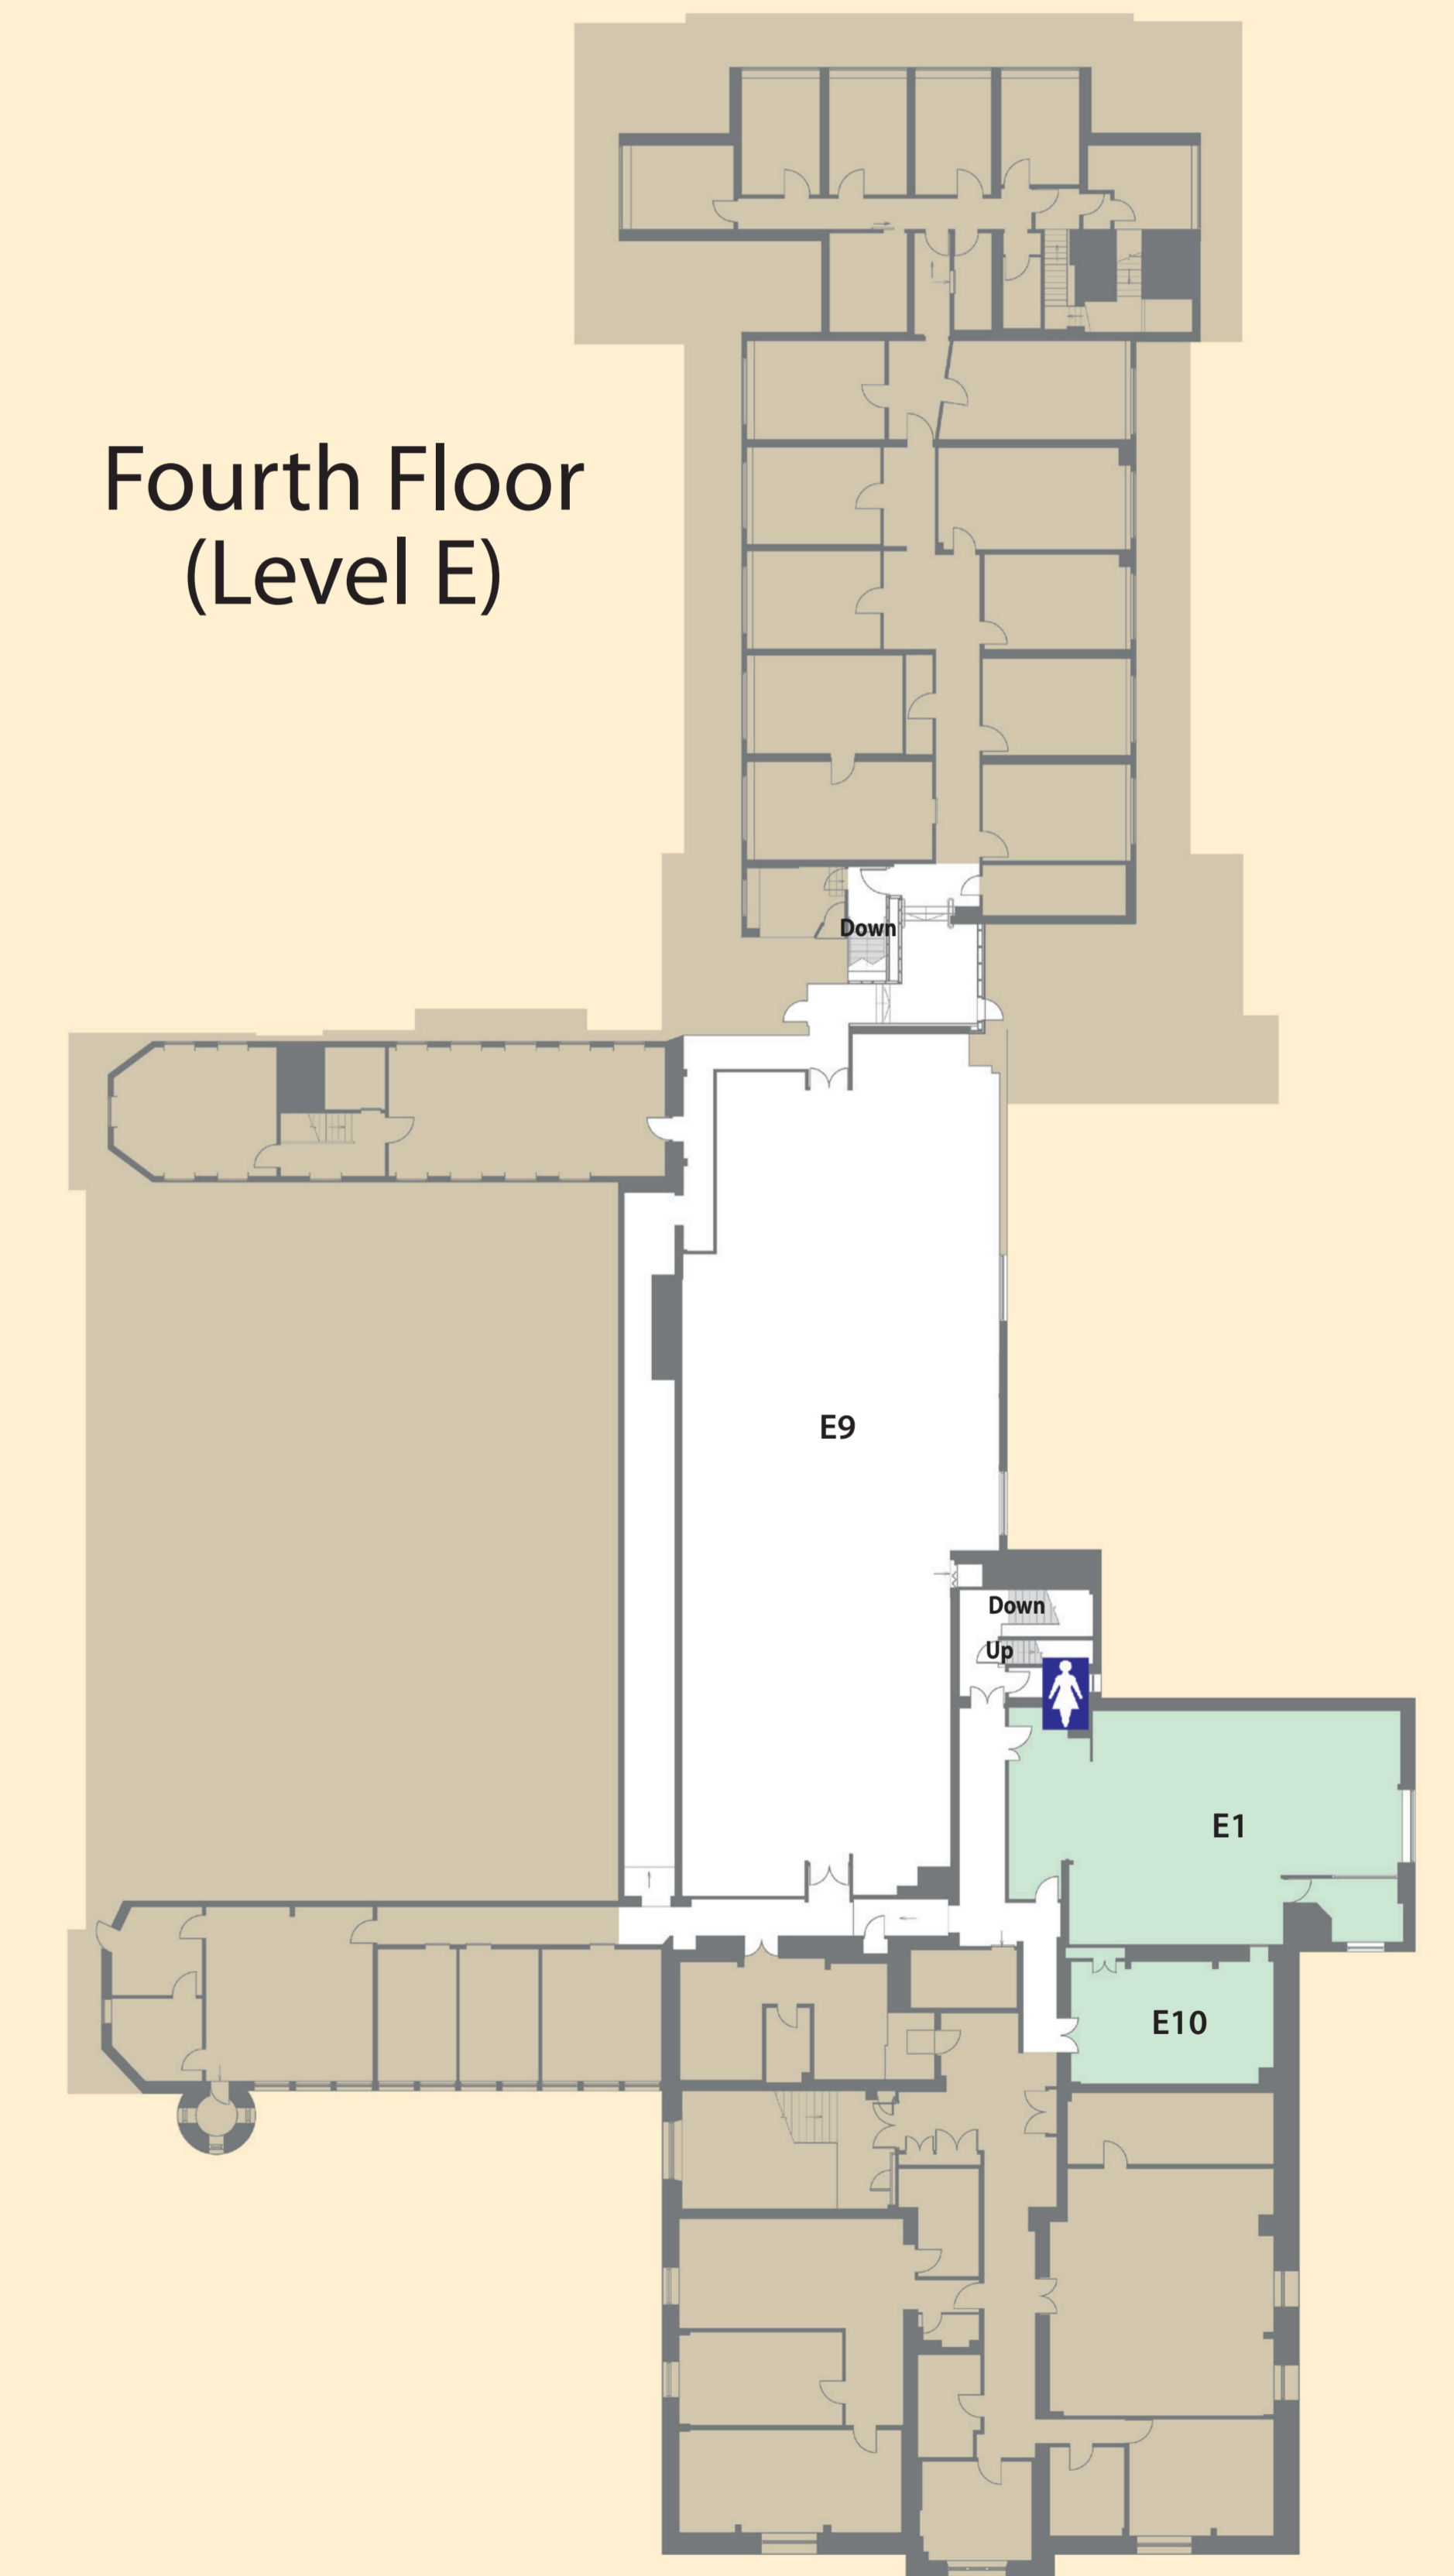

Carnegie Wing – Bute Building

KEY

- Teaching
- Offices
- Labs
- Toilets

Name	Rm	Name	Rm
Call, Prof Josep	C34	Maynard, Isobel	C27
Doherty, Dr Gayle	B1	Miles, Dr Gareth	B11
Li, Dr Wenchang	B12	Pulver, Dr Stefan	B14
Macintyre, John	B17	Zwart, Dr Marteen	C39

Shared offices: C31, C32, C33, C36*, C37
 * UniPrint