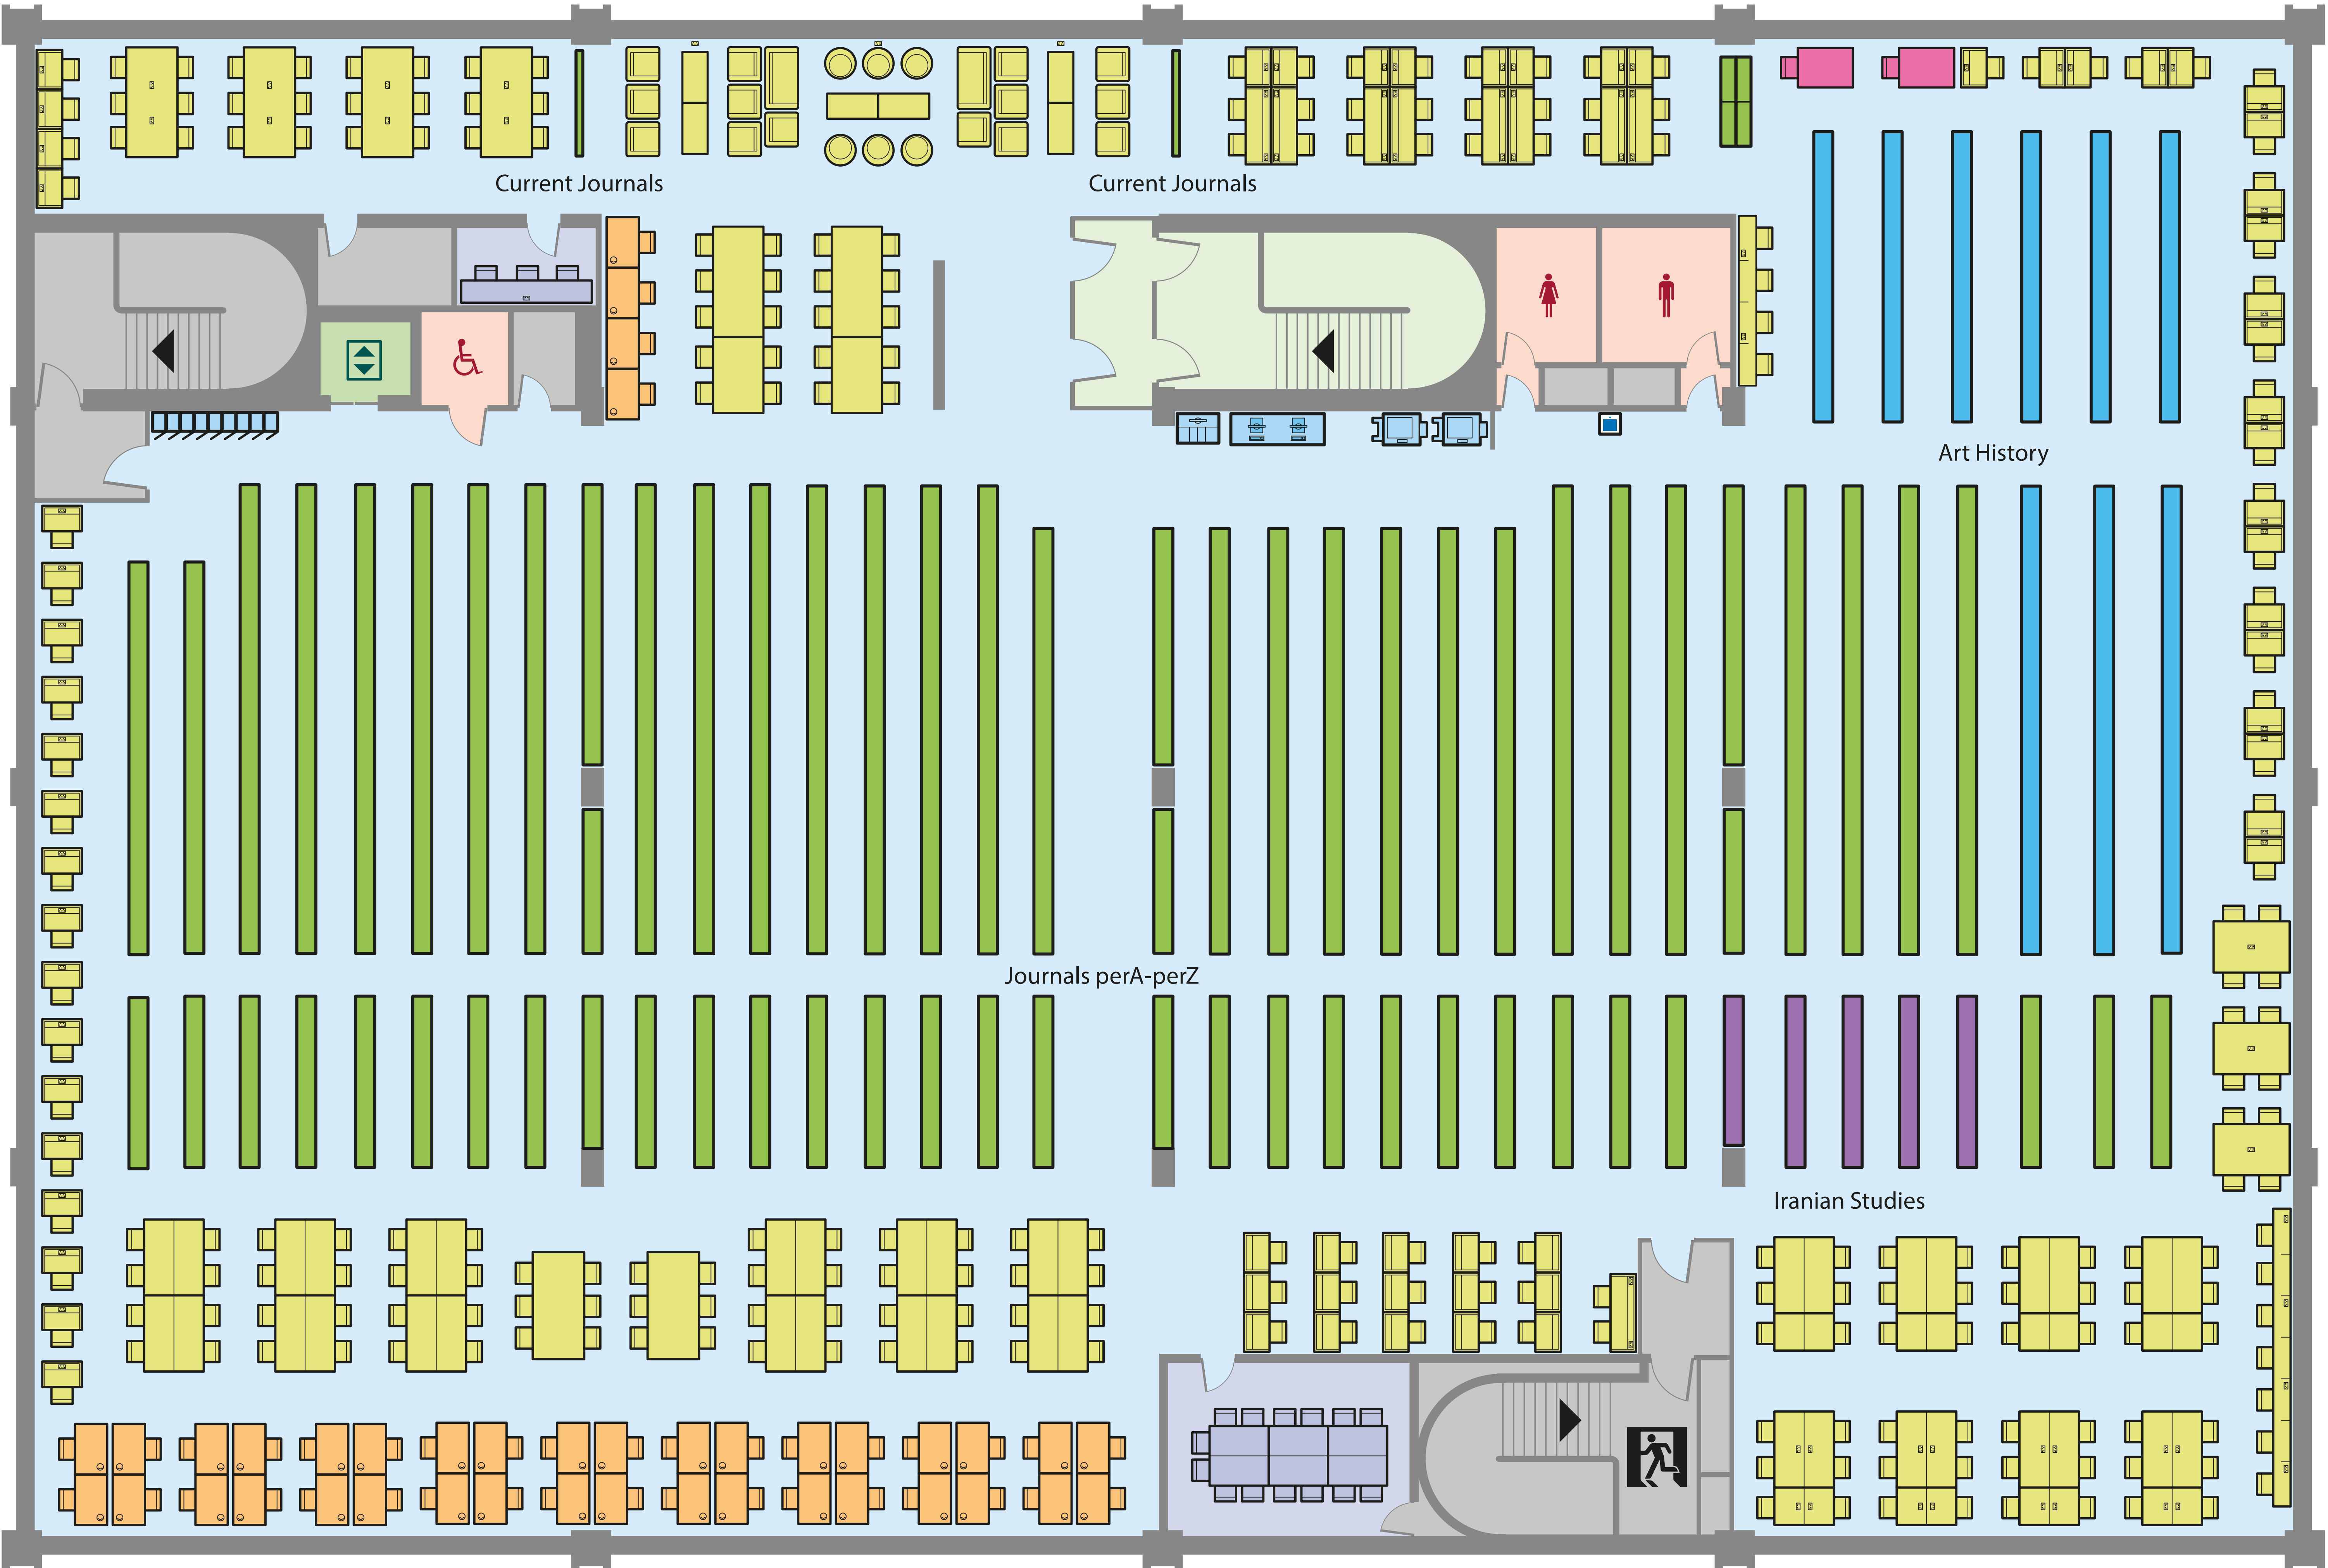

Level 4 (Silent)

- Art History Books
- Journal Stacks and Classmarks
- Catalogue Terminals
- Disabled Toilet
- Group Study Rooms 5 & 6
- Iranian Studies Collection
- Lifts
- Lockers
- Microfilm Scanners
- Open Study Desks
- PC Desks
- PG Carrels
- Print / copy
- Self-issue
- Soft Seating
- Stairs
- Staff area
- Toilets
- Water Fountain