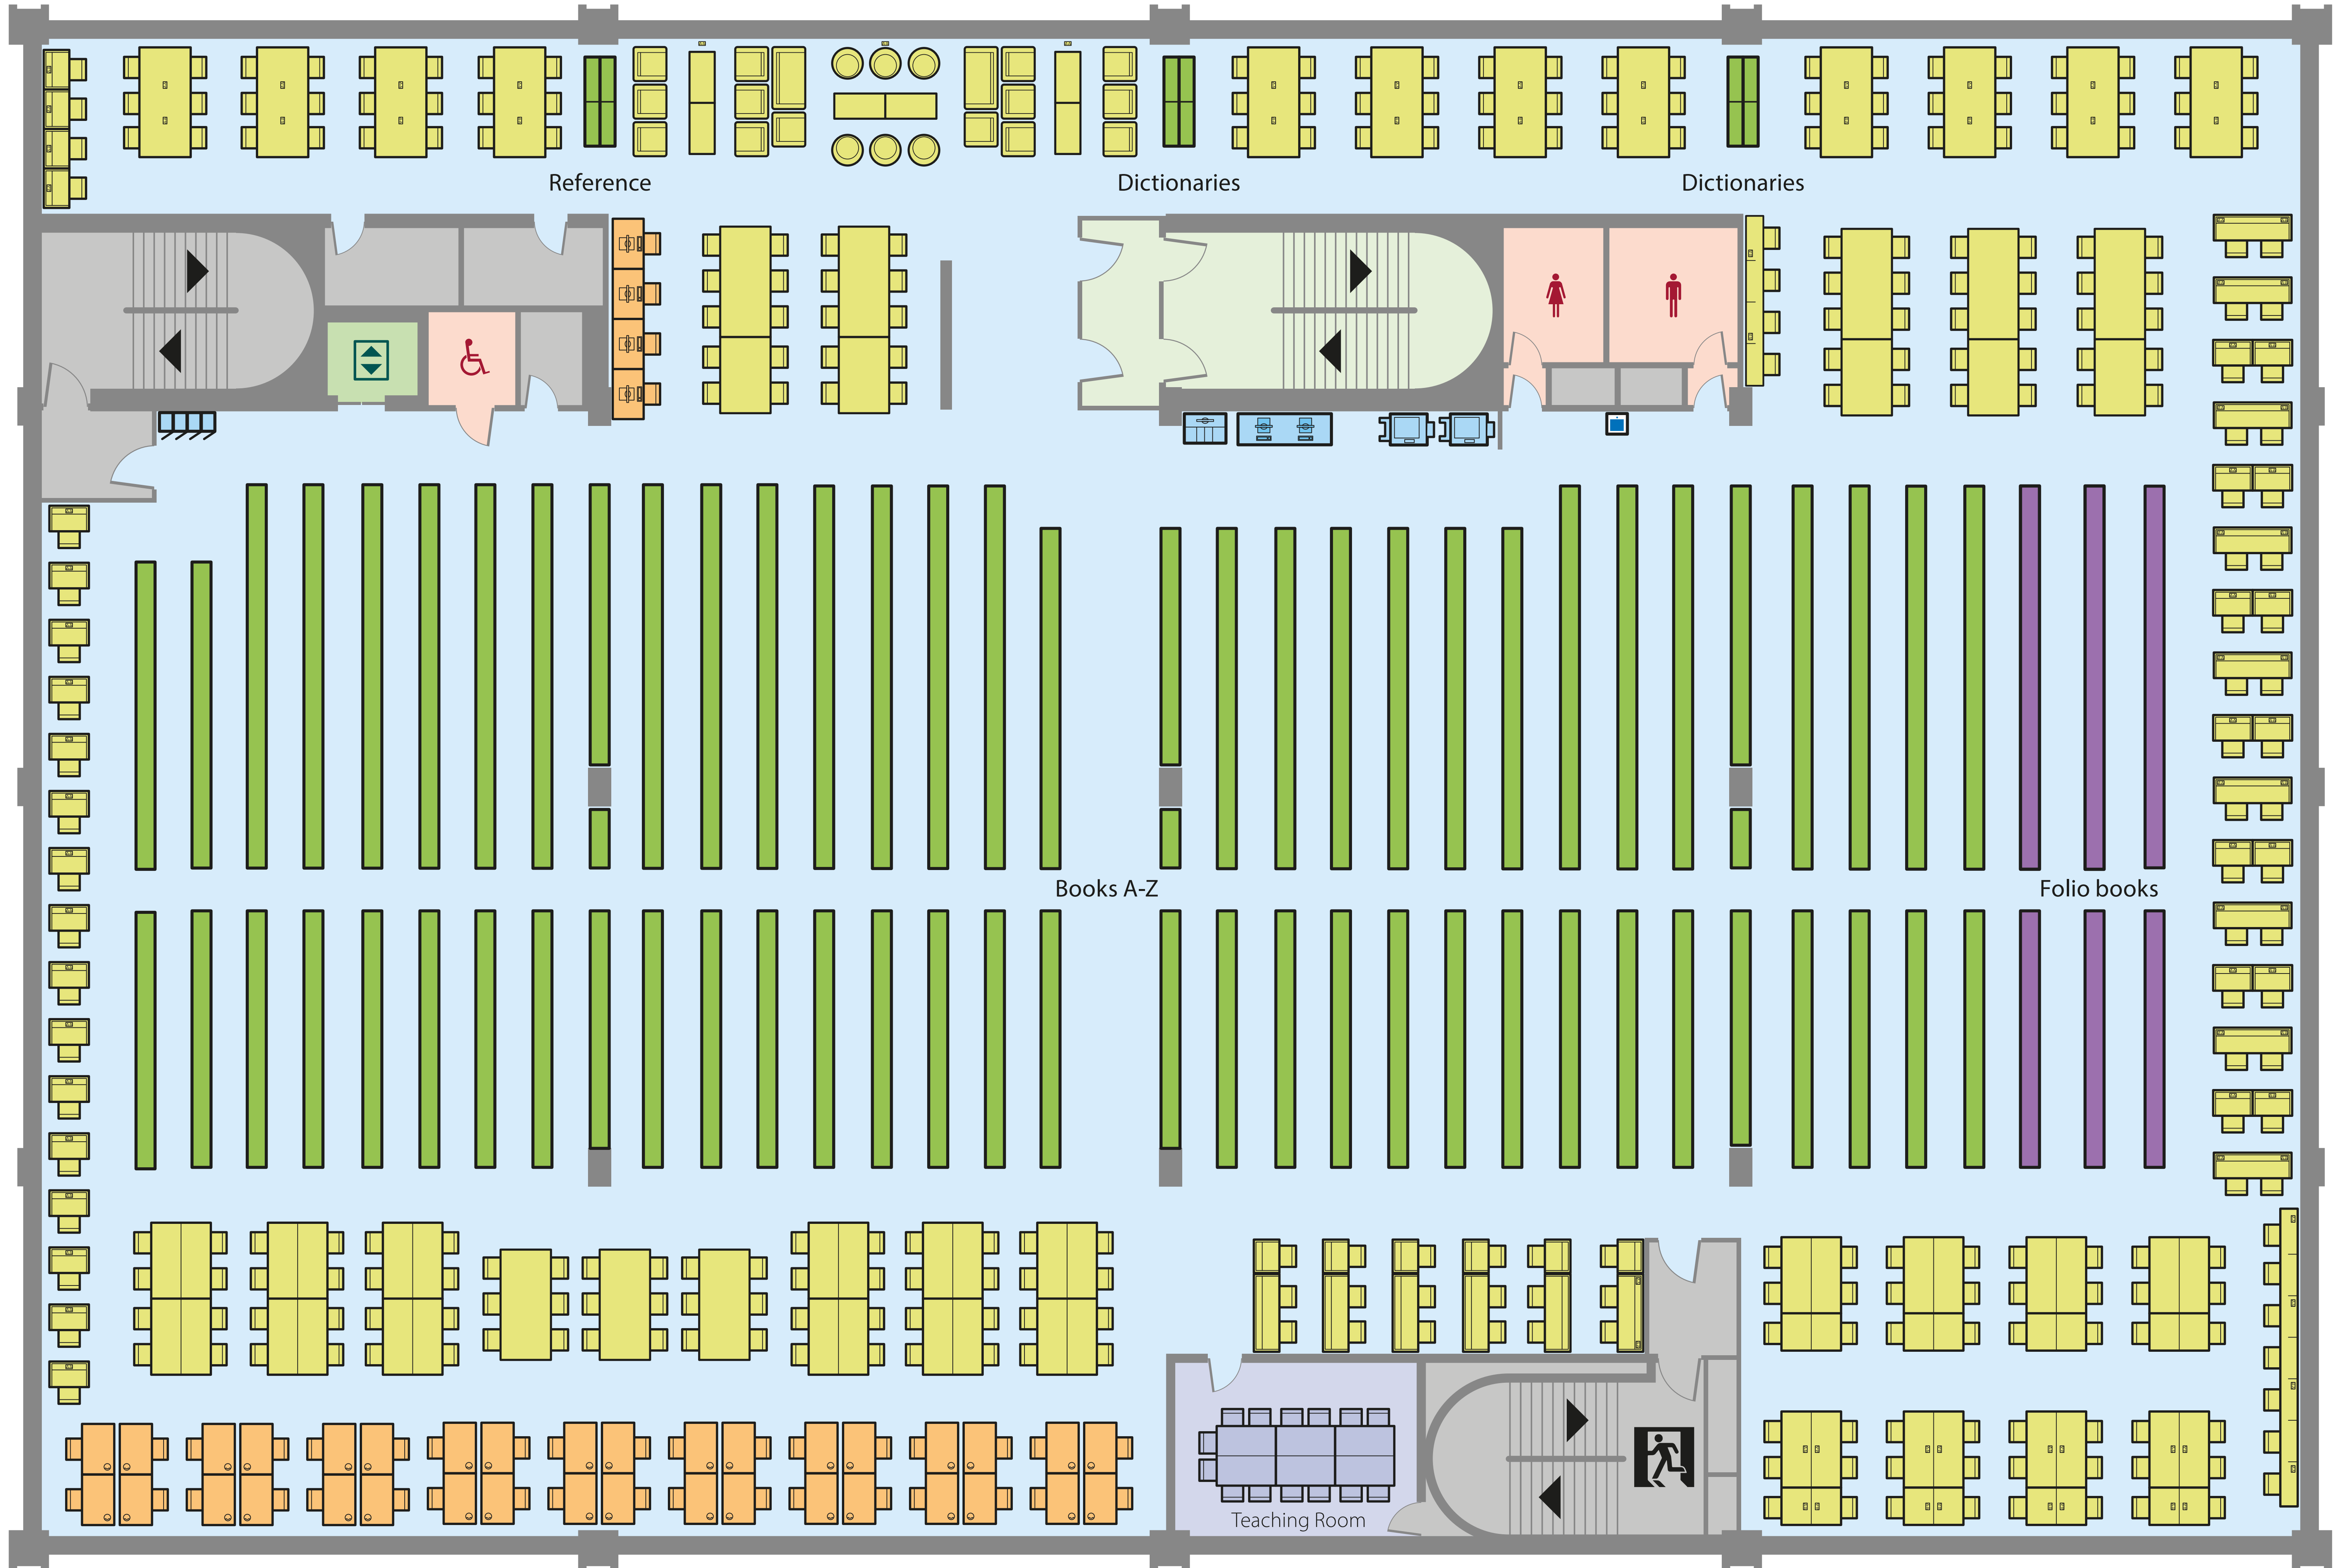

Level 3 (Silent)

- Book Stacks and Classmarks
- Carrels
- Catalogue Terminals
- Disabled Toilet
- Folio (Oversize) Books
- Lift
- Lockers
- Open Study Desks
- PCs
- PC Desks
- Print / copy
- Self-borrow
- Soft Seating
- Staff Areas
- Stairs
- Teaching Room
- Toilets
- Water Fountain