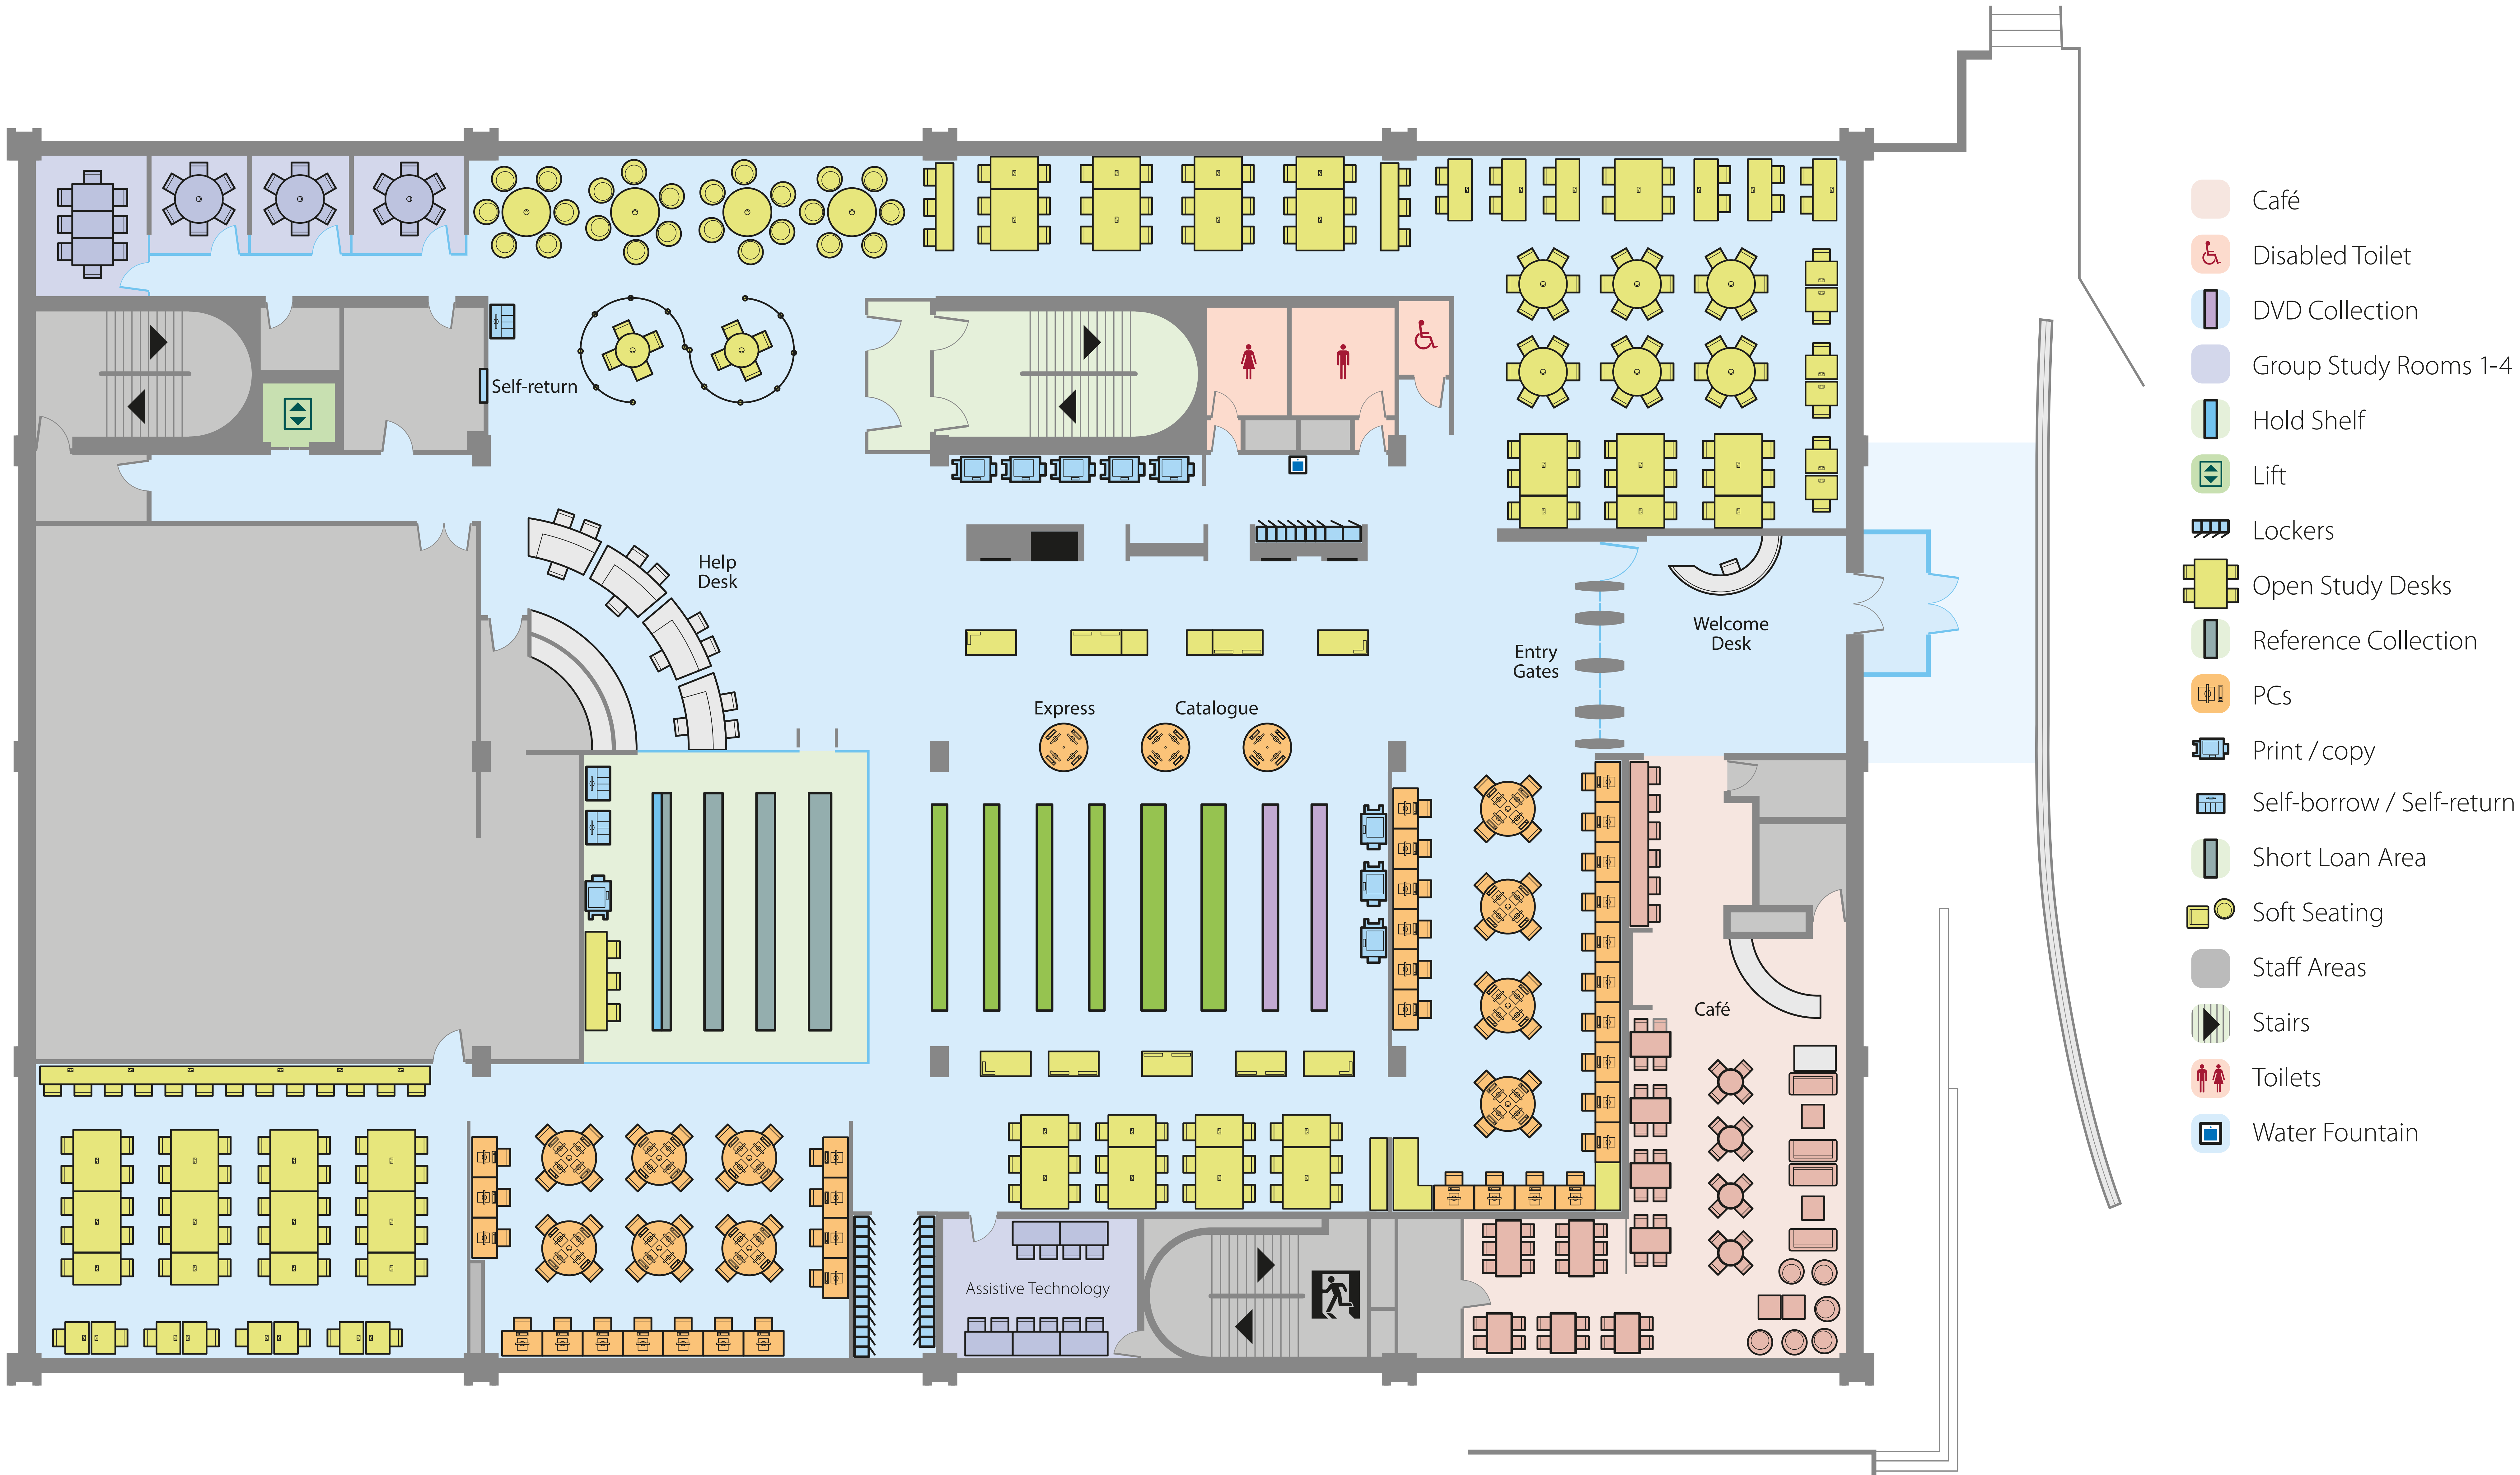

Level 2 (Main entrance)

-  Café
-  Disabled Toilet
-  DVD Collection
-  Group Study Rooms 1-4
-  Hold Shelf
-  Lift
-  Lockers
-  Open Study Desks
-  Reference Collection
-  PCs
-  Print / copy
-  Self-borrow / Self-return
-  Short Loan Area
-  Soft Seating
-  Staff Areas
-  Stairs
-  Toilets
-  Water Fountain