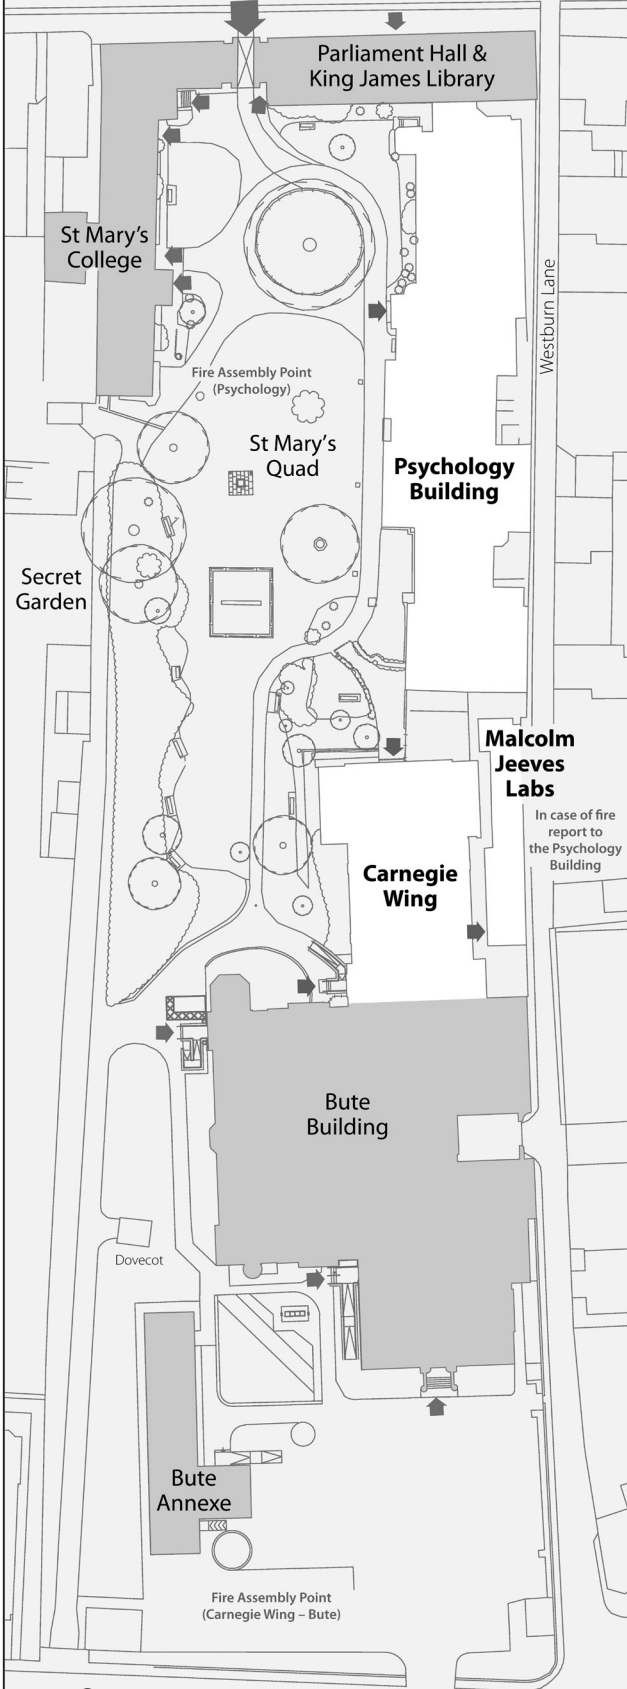

# Psychology Building

Mezzanine Level

First Floor (Level 2)

Ground Floor (Level 1)

Basement (Level 0)

**KEY**

- Teaching
- Offices
- Labs
- Toilets

Name	Rm	Name	Rm	Name	Rm	Name	Rm	Name	Rm
Ainge, Dr James	1.63	Cross, Dr Catharine	1.65	Haynes, Keith	0.10 A	O'Connor, Dr Akira	1.64	Sillar, Prof Keith	B11*
Ales, Dr Justin	2.63	Cruickshank, Kat	1.23	Hobaiter, Dr Cat	2.56	Oram, Dr Mike	2.08	Spence, Dr Rowena	1.67
Balslev, Dr Daniela	2.60	Deigman, Shona	1.20	Jentszch, Dr Ines	2.04	Otto, Dr Thomas	2.24	Spencer, Dr Karen	2.53
Bowman, Dr Eric	1.66	Doherty, Dr Gayle	B13*	Kinnear, Michael	0.10	Pehrson, Dr Sam	1.22	Sprengelmeyer, Dr Reiner	2.68
Brown, Geraldine	BCL 4	Dritschel, Dr Barbara	1.68	Kirk, Brian	0.10	Perrett, Prof Dave	PER	Sunderland, Dr Helen	2.51
Brown, Dr Gillian	2.65	Ellen, Toni	1.23	Li, Dr Wenchang	B12*	Pulver, Dr Stefan	B14*	Tausch, Dr Nicole	2.61
Brown, Prof Verity	PER	Ellis, Dr Maggie	1.61	Mcintyre, John	B17*	Rae, Karen	1.23	Vishwanath, Dr Dhanraj	2.57
Byrne, Prof Richard	1.60	Ferrier, Lesley	PER	Mackenzie, Robert	0.10	Reicher, Prof Steve	2.66	Whiten, Prof Andrew	2.01
Call, Prof Josep	C34*	Gardner, Paul	1.01	Mavor, Dr Ken	2.67	Robbins, Dr Erin	1.21	Zwart, Dr Maarten	C40*
Campbell, Dr Martin	2.25	Gomez, Dr Juan Carlos	2.55	Miles, Prof Gareth	2.50	Thomson, Roy	0.10		
Carpenter, Prof Malinda	2.62	Harris, Prof Julie	2.10	Miles, Dr Paula	0.52	Seed, Dr Amanda	2.05		

\* Carnegie Wing, Bute Building; PER - Perception Lab 0.30, BCL - Baby and Child Lab 0.40.

# School of Psychology & Neuroscience

South Street

Westburn Lane

Secret Garden

Malcolm Jeeves Labs

In case of fire report to the Psychology Building

Carnegie Wing

Bute Building

Dovecot

Bute Annexe

Fire Assembly Point (Carnegie Wing - Bute)

Queens Terrace