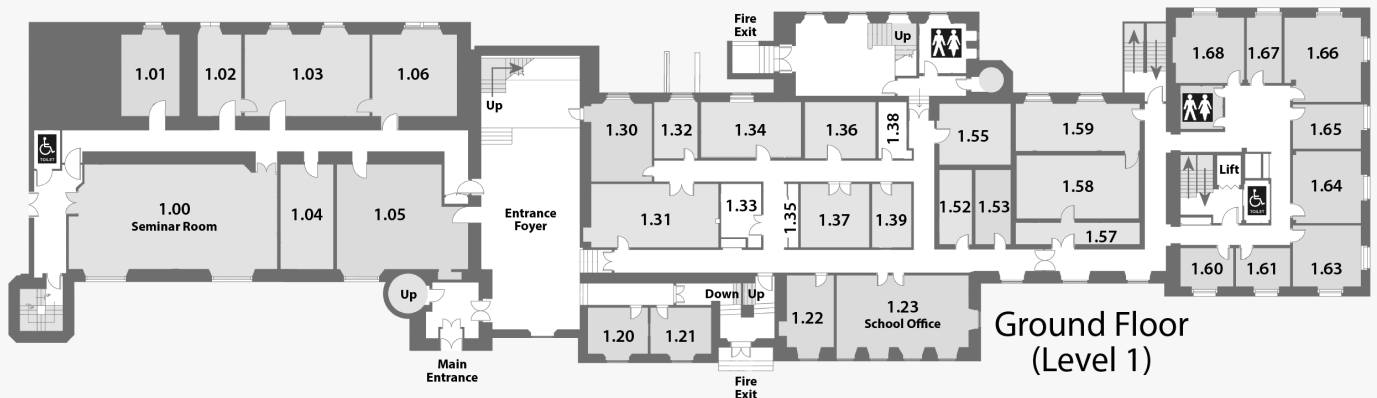

# Psychology Building

Mezzanine Level

First Floor (Level 2)

Ground Floor (Level 1)

Basement (Level 0)

**KEY**

- Teaching
- Offices
- Labs
- Toilets

Name	Rm	Name	Rm	Name	Rm	Name	Rm	Name	Rm
Ainge, Dr James	1.63	Cross, Dr Catharine	1.65	Haynes, Keith	0.10 A	O'Connor, Dr Akira	1.64	Sillar, Prof Keith	B11*
Ales, Dr Justin	2.63	Cruickshank, Kat	1.23	Hobaiter, Dr Cat	2.56	Oram, Dr Mike	2.08	Spence, Dr Rowena	1.67
Balslev, Dr Daniela	2.60	Deigman, Shona	1.20	Jentszch, Dr Ines	2.04	Otto, Dr Thomas	2.24	Spencer, Dr Karen	2.53
Bowman, Dr Eric	1.66	Doherty, Dr Gayle	B13*	Kinnear, Michael	0.10	Pehrson, Dr Sam	1.22	Sprengelmeyer, Dr Reiner	2.68
Brown, Geraldine	BCL 4	Dritschel, Dr Barbara	1.68	Kirk, Brian	0.10	Perrett, Prof Dave	PER	Sunderland, Dr Helen	2.51
Brown, Dr Gillian	2.65	Ellen, Toni	1.23	Li, Dr Wenchang	B12*	Pulver, Dr Stefan	B14*	Tausch, Dr Nicole	2.61
Brown, Prof Verity	PER	Ellis, Dr Maggie	1.61	Mcintyre, John	B17*	Rae, Karen	1.23	Vishwanath, Dr Dhanraj	2.57
Byrne, Prof Richard	1.60	Ferrier, Lesley	PER	Mackenzie, Robert	0.10	Reicher, Prof Steve	2.66	Whiten, Prof Andrew	2.01
Call, Prof Josep	C34*	Gardner, Paul	1.01	Mavor, Dr Ken	2.67	Robbins, Dr Erin	1.21	Zwart, Dr Maarten	C40*
Campbell, Dr Martin	2.25	Gomez, Dr Juan Carlos	2.55	Miles, Prof Gareth	2.50	Thomson, Roy	0.10		
Carpenter, Prof Malinda	2.62	Harris, Prof Julie	2.10	Miles, Dr Paula	0.52	Seed, Dr Amanda	2.05		

\* Carnegie Wing, Bute Building; PER - Perception Lab 0.30, BCL - Baby and Child Lab 0.40.