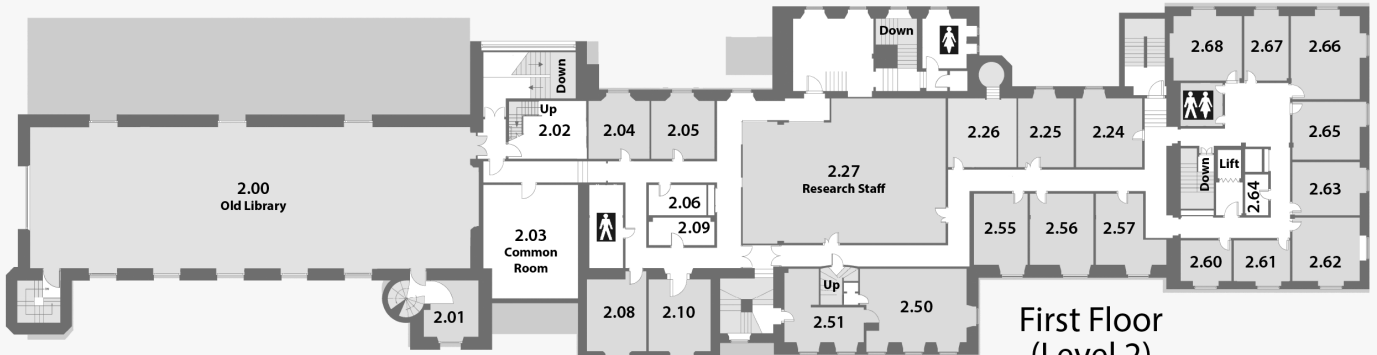

# Psychology Building

Mezzanine Level

First Floor (Level 2)

Ground Floor (Level 1)

Basement (Level 0)

**KEY**

- Teaching
- Offices
- Labs
- Toilets

Name	Rm	Name	Rm	Name	Rm	Name	Rm	Name	Rm
Ainge, Dr James	1.63	Cross, Dr Catharine	1.65	Haynes, Keith	0.10 A	O'Connor, Dr Akira	1.64	Sillar, Prof Keith	B11*
Ales, Dr Justin	2.63	Cruickshank, Kat	1.23	Hobaiter, Dr Cat	2.56	Oram, Dr Mike	2.08	Spence, Dr Rowena	1.67
Balslev, Dr Daniela	2.60	Deigman, Shona	1.20	Jentszch, Dr Ines	2.04	Otto, Dr Thomas	2.24	Spencer, Dr Karen	2.53
Bowman, Dr Eric	1.66	Doherty, Dr Gayle	B13*	Kinnear, Michael	0.10	Pehrson, Dr Sam	1.22	Sprengelmeyer, Dr Reiner	2.68
Brown, Geraldine	BCL 4	Dritschel, Dr Barbara	1.68	Kirk, Brian	0.10	Perrett, Prof Dave	PER	Sunderland, Dr Helen	2.51
Brown, Dr Gillian	2.65	Ellen, Toni	1.23	Li, Dr Wenchang	B12*	Pulver, Dr Stefan	B14*	Tausch, Dr Nicole	2.61
Brown, Prof Verity	PER	Ellis, Dr Maggie	1.61	Mcintyre, John	B17*	Rae, Karen	1.23	Vishwanath, Dr Dhanraj	2.57
Byrne, Prof Richard	1.60	Ferrier, Lesley	PER	Mackenzie, Robert	0.10	Reicher, Prof Steve	2.66	Whiten, Prof Andrew	2.01
Call, Prof Josep	C34*	Gardner, Paul	1.01	Mavor, Dr Ken	2.67	Robbins, Dr Erin	1.21	Zwart, Dr Maarten	C40*
Campbell, Dr Martin	2.25	Gomez, Dr Juan Carlos	2.55	Miles, Prof Gareth	2.50	Thomson, Roy	0.10		
Carpenter, Prof Malinda	2.62	Harris, Prof Julie	2.10	Miles, Dr Paula	0.52	Seed, Dr Amanda	2.05		

\* Carnegie Wing, Bute Building; PER - Perception Lab 0.30, BCL - Baby and Child Lab 0.40.