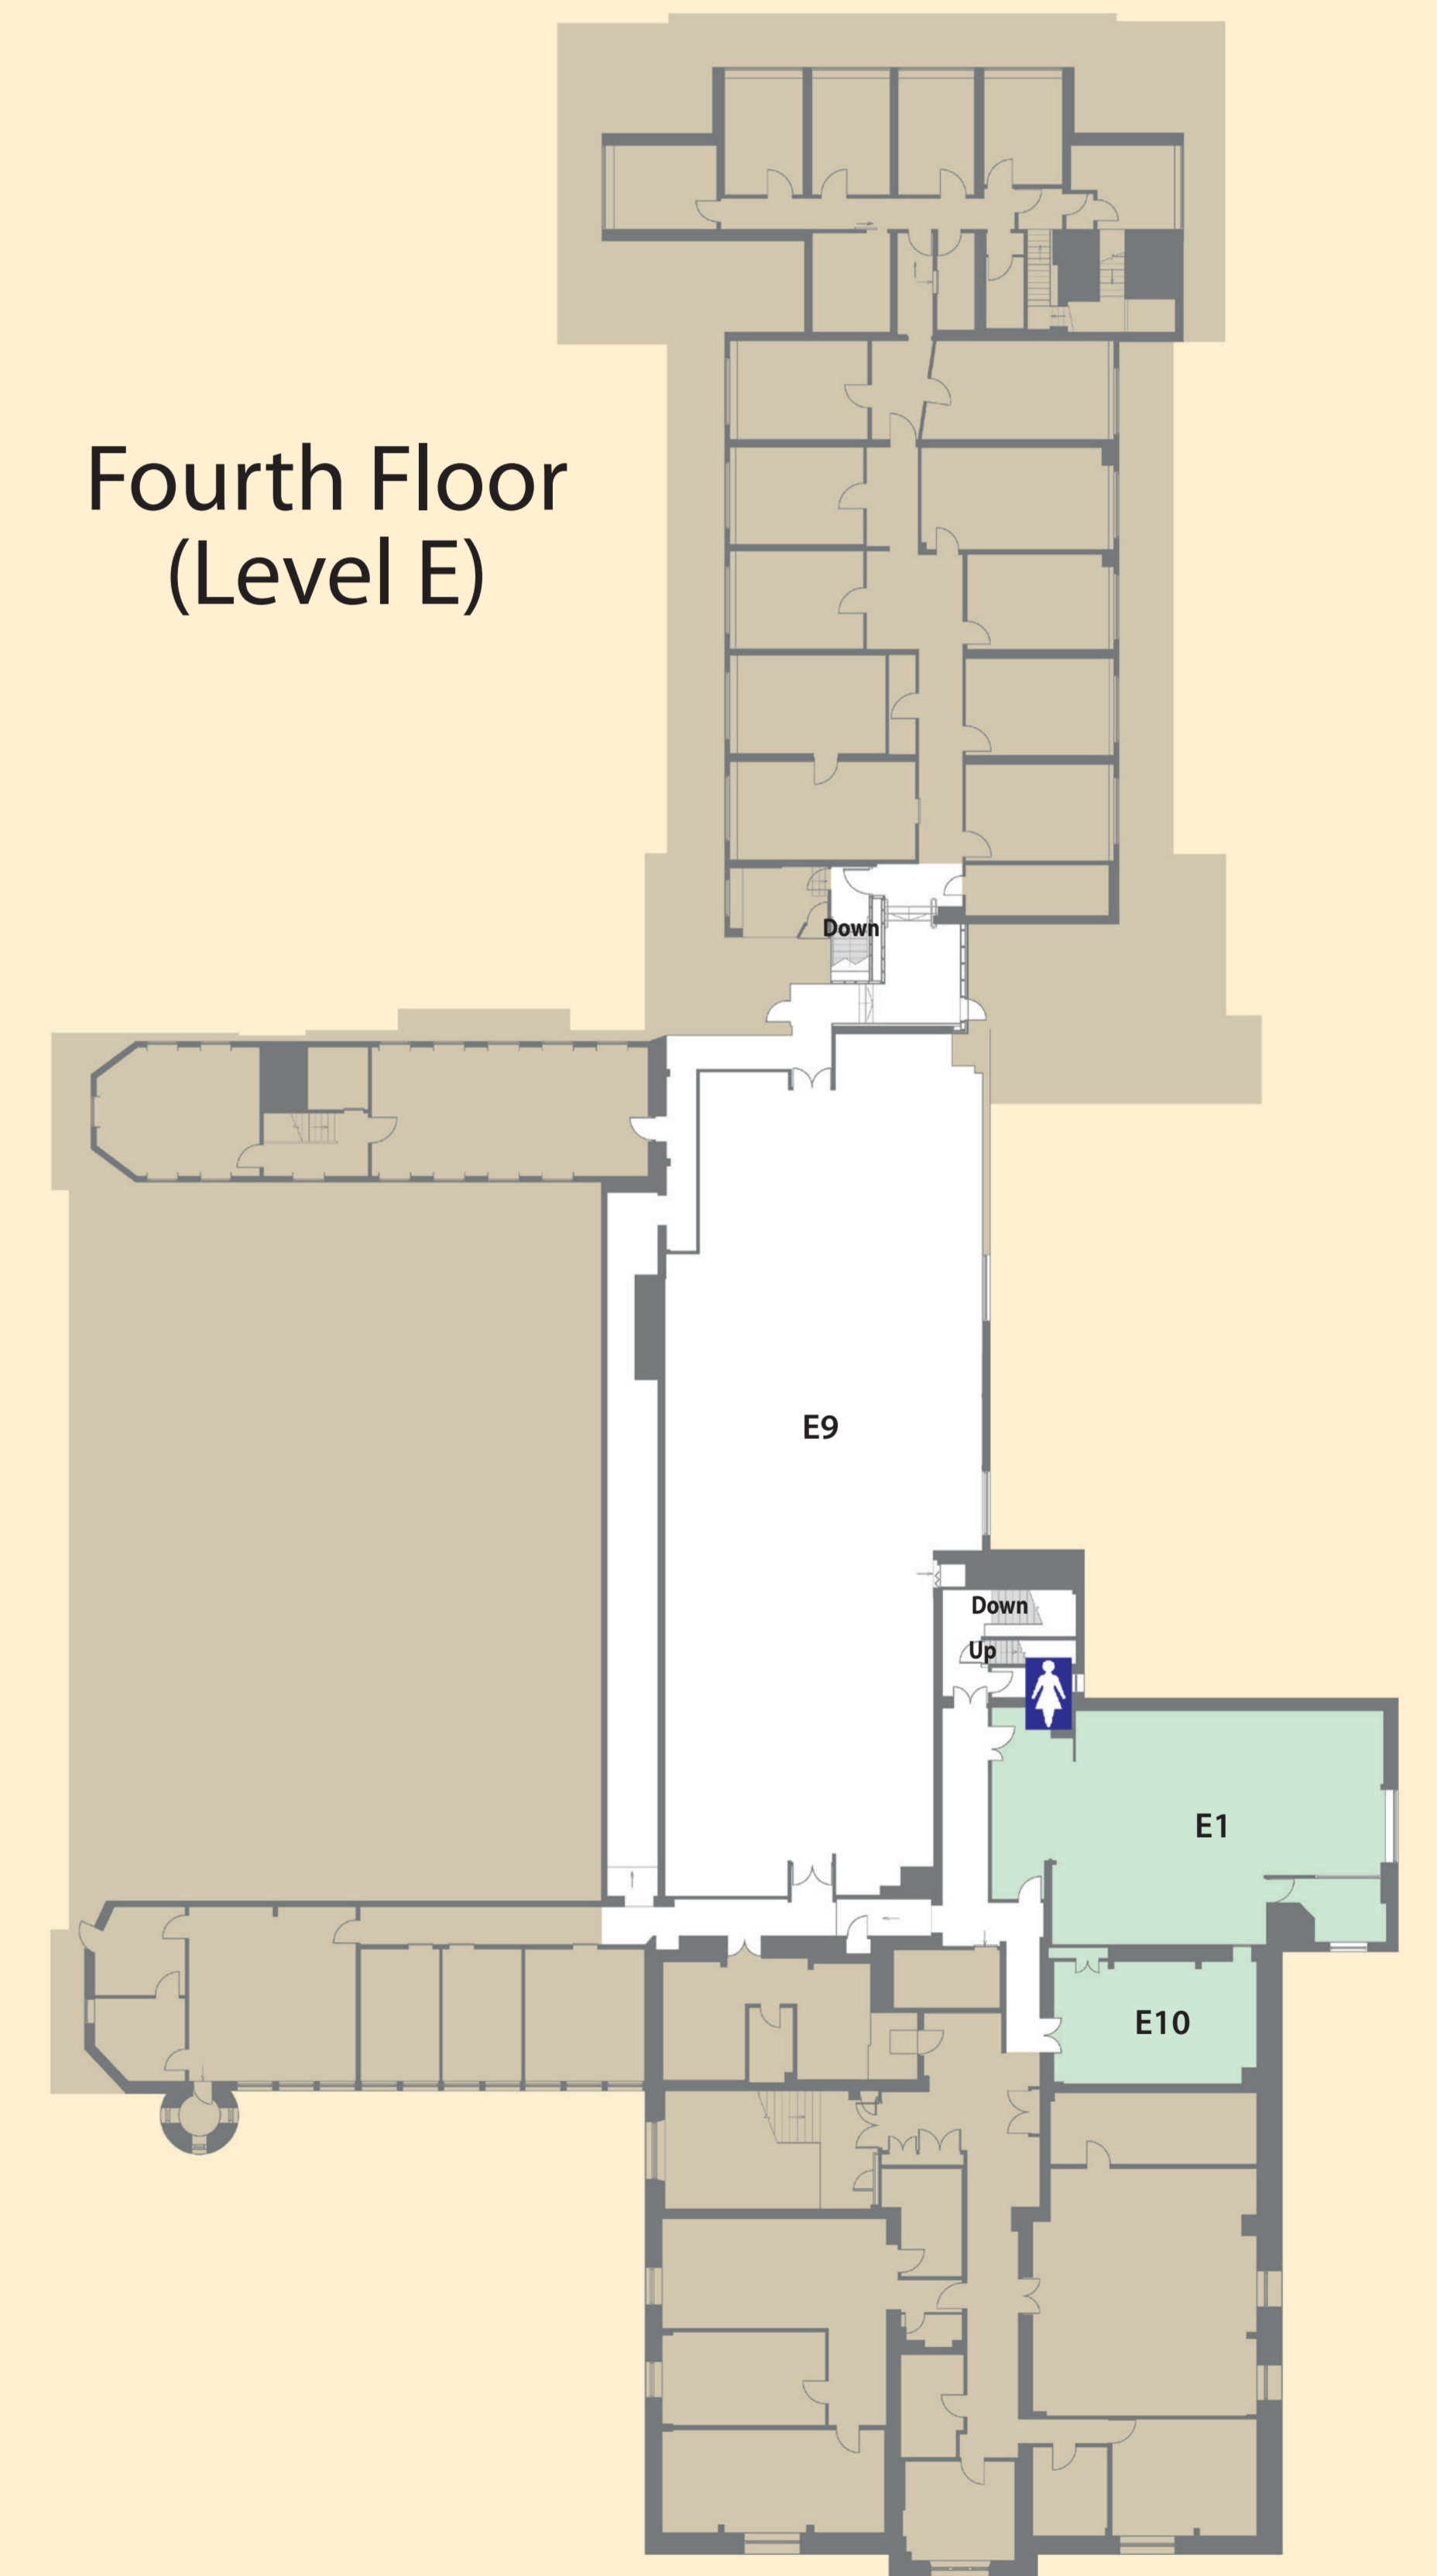

Carnegie Wing – Bute Building

KEY

- Teaching
- Offices
- Labs
- Toilets

Name	Rm	Name	Rm
Call, Prof Josep	C34	Maynard, Isobel	C27
Doherty, Dr Gayle	B1	Miles, Dr Gareth	B11
Li, Dr Wenchang	B12	Pulver, Dr Stefan	B14
Macintyre, John	B17	Zwart, Dr Marteen	C39

Shared offices: C31, C32, C33, C36*, C37
 * UniPrint