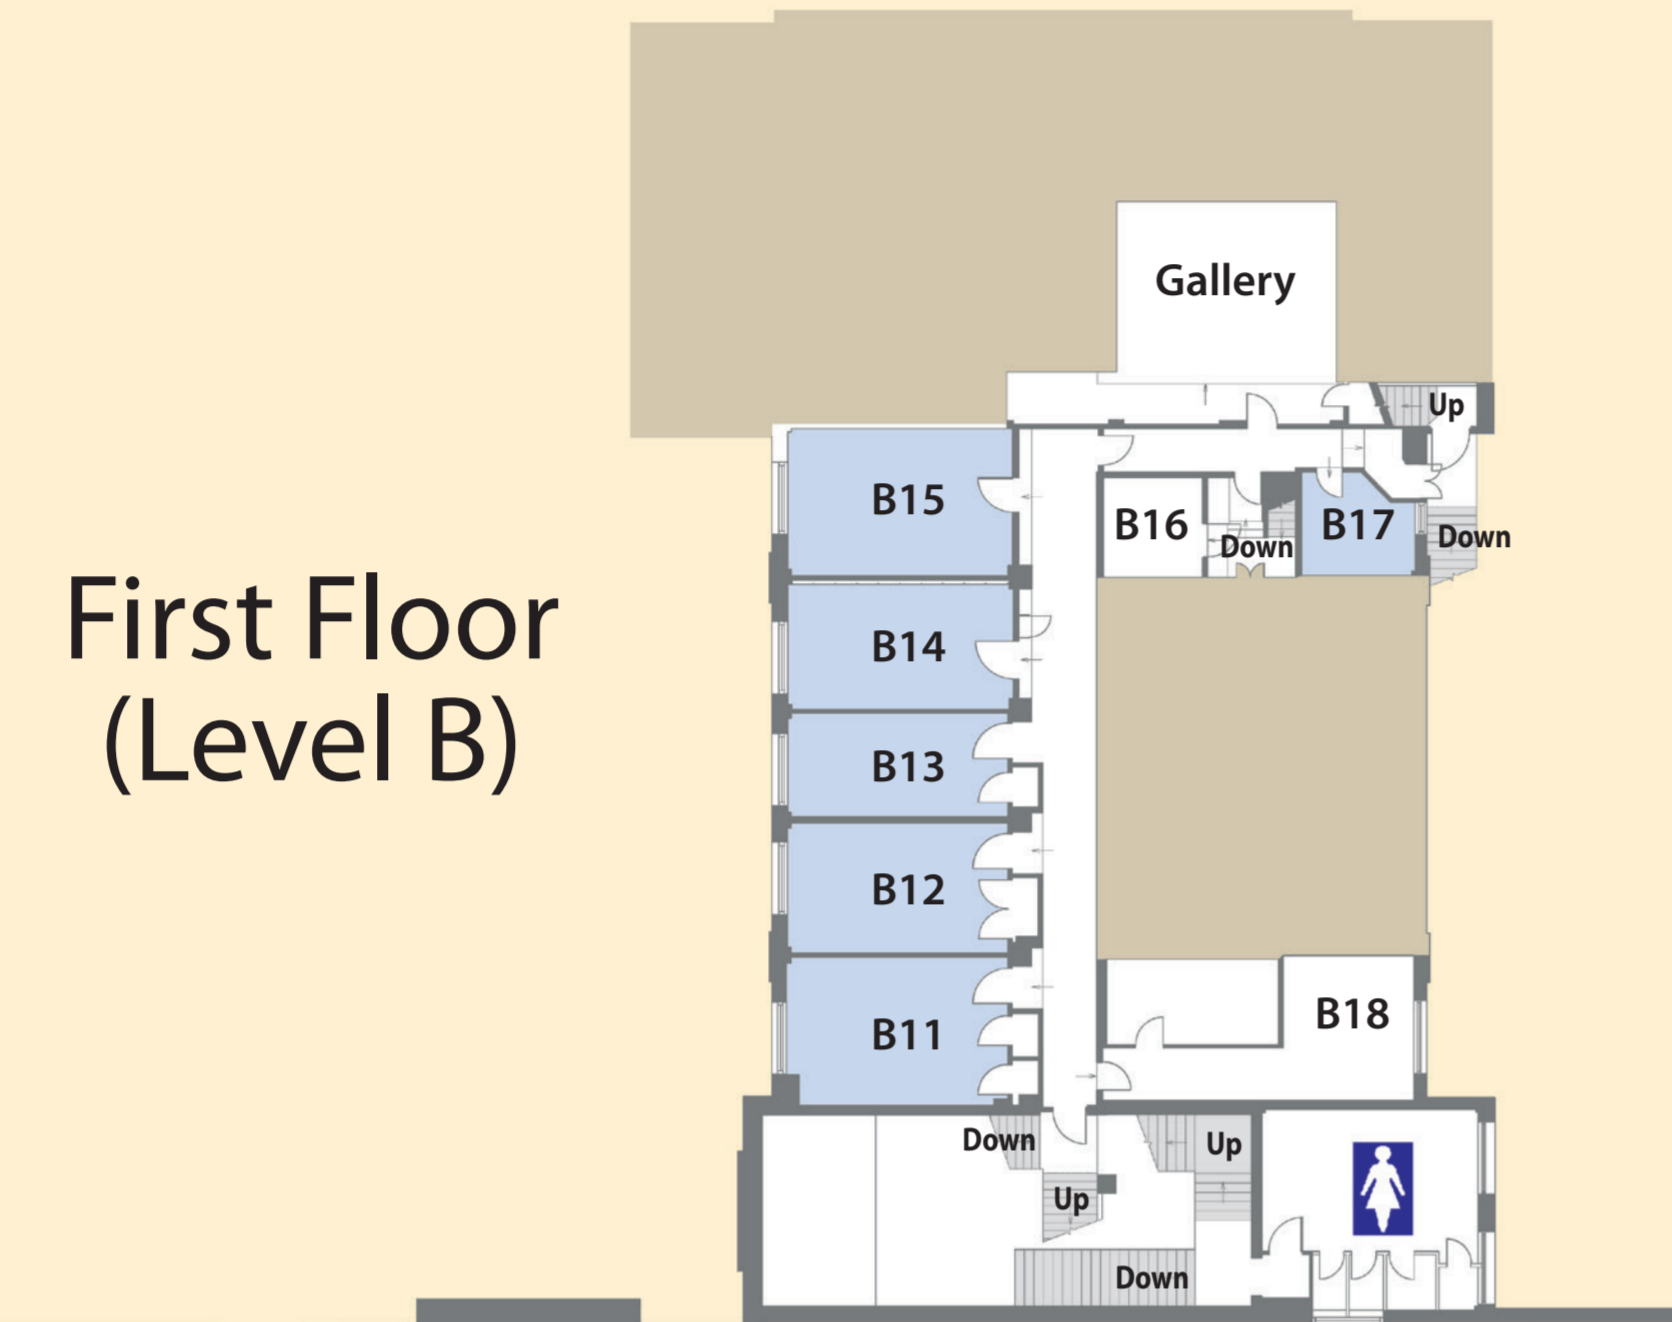

Carnegie Wing – Bute Building

KEY

- Teaching
- Offices
- Labs
- Toilets

Name	Rm	Name	Rm
Call, Prof Josep	C34	Maynard, Isobel	C27
Doherty, Dr Gayle	B1	Miles, Dr Gareth	B11
Li, Dr Wenchang	B12	Pulver, Dr Stefan	B14
Macintyre, John	B17	Zwart, Dr Marteen	C39

Shared offices: C31, C32, C33, C36*, C37
 * UniPrint