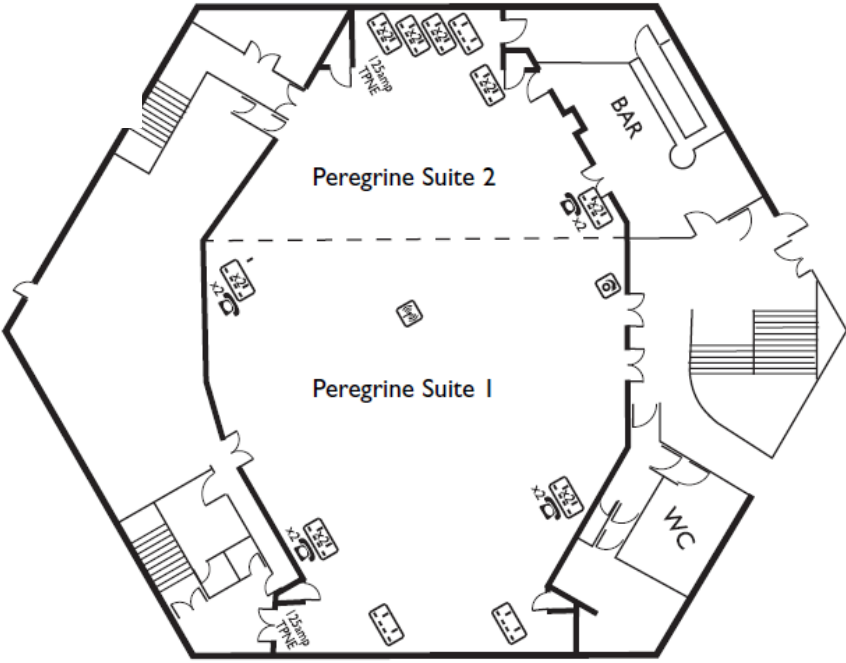

CONFERENCE CENTRE

RECEPTION & HOTEL CHECK- IN 24 hours
Conference registration from 4pm Tuesday

**PEREGRINE SUITE
CONFERENCE CENTRE
UPPER FLOOR**