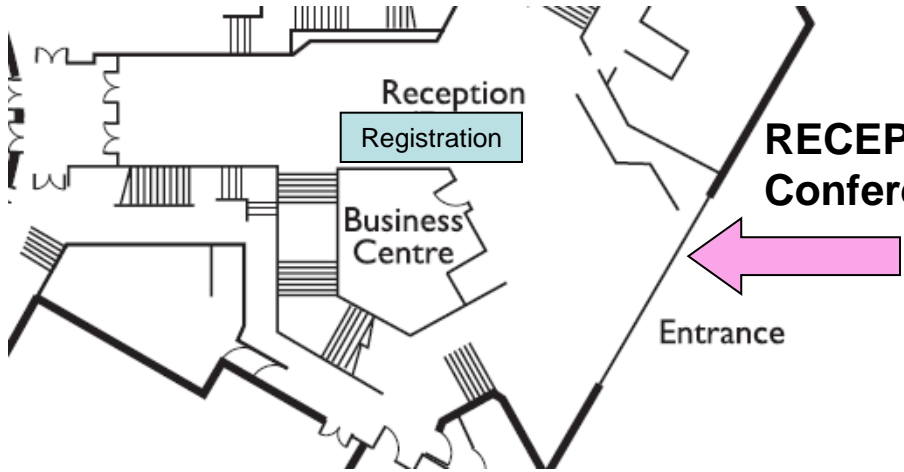

CONFERENCE CENTRE

RECEPTION & HOTEL CHECK- IN 24 hours
Conference registration from 4pm Tuesday

**PEREGRINE SUITE
CONFERENCE CENTRE
UPPER FLOOR**