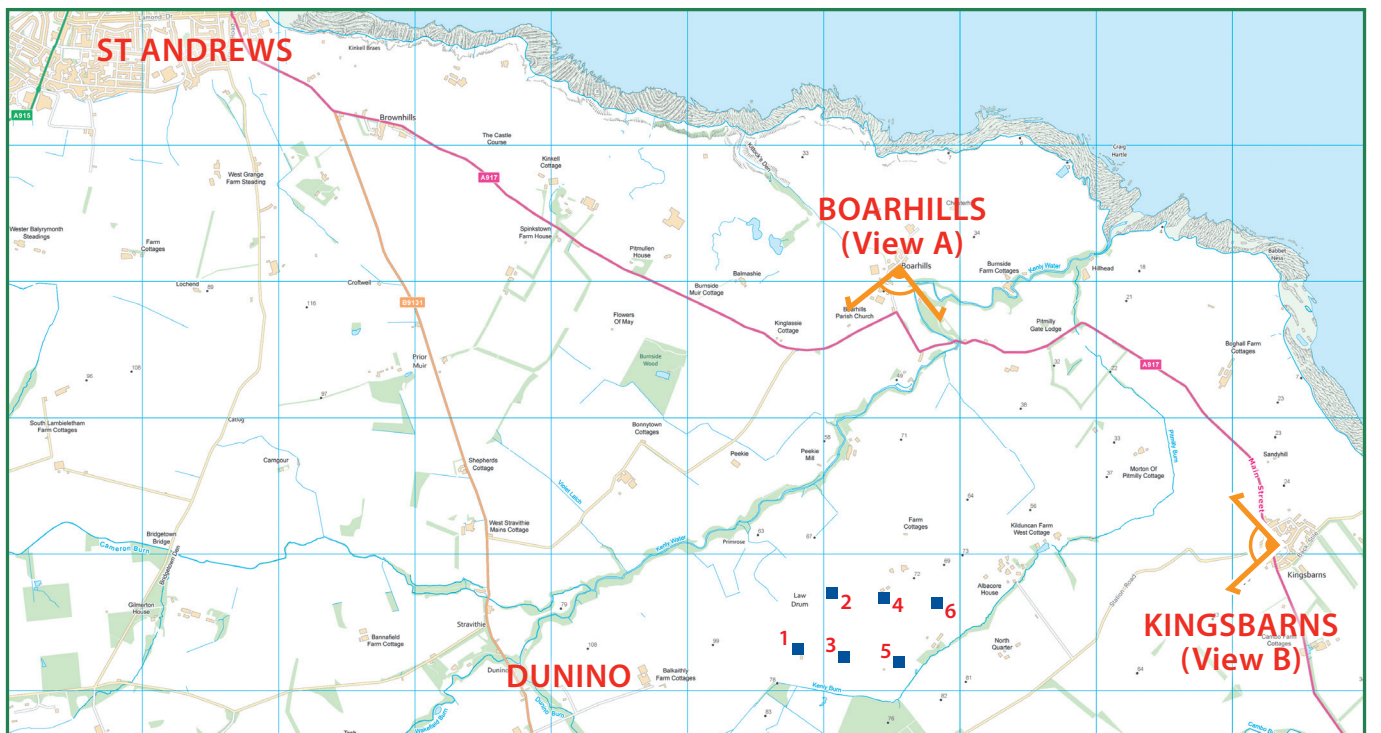

Proposed Kenly wind farm layout plan

Wind farm site in relation to St Andrews, Boarhills and Kingsbarns.
(Contains Ordnance Survey data © Crown copyright and database right 2011)